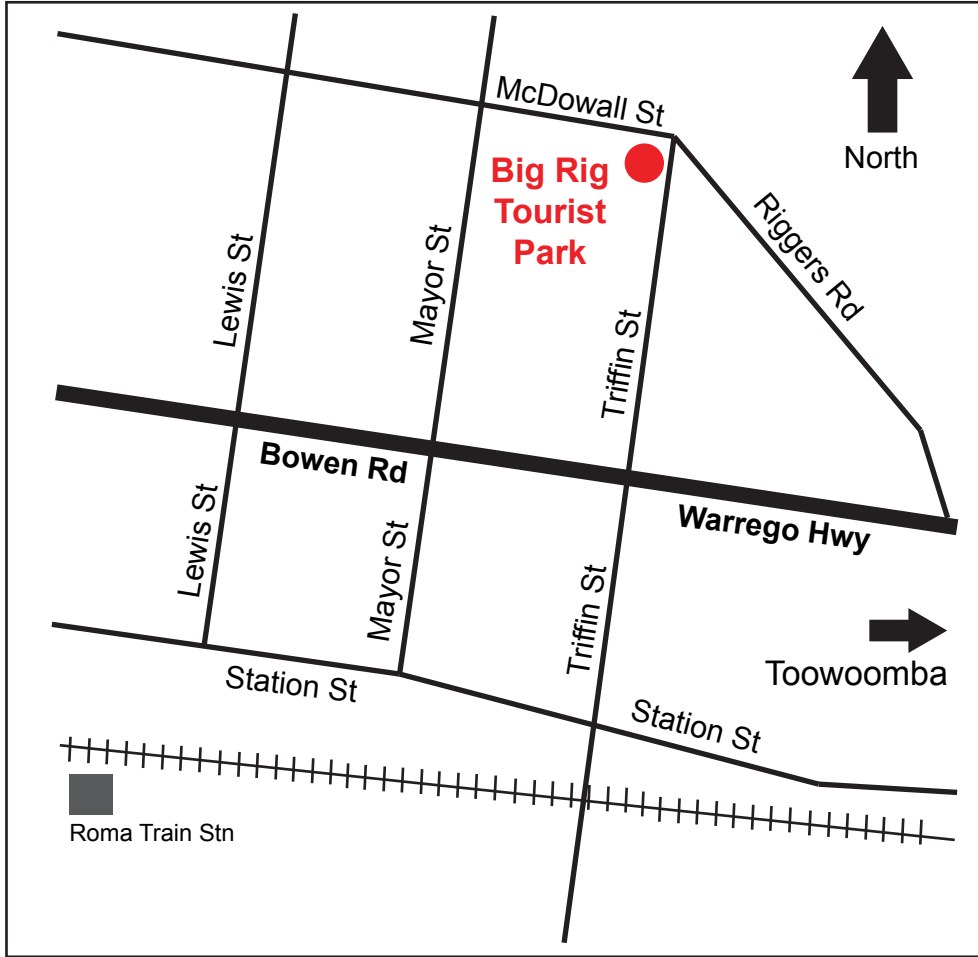

# Big Rig Tourist Park

4 McDowall St Roma QLD 4455  
P 07 4622 2538 F 07 4622 1277  
E ask@bigrig.net.au www.bigrig.net.au

### Directions:

From Toowoomba, head north west along the A2/ Warrego Hwy. You will pass through the towns of Oakey, Dalby & Chinchilla before you reach Roma. In Roma, the Warrego Hwy is also called Bowen St, turn right into Triffin St & head to the end of the street. You will see the park on your left.

From Mount Isa, head south east along the A2/ Warrego Hwy. You will pass Cloncurry, Winton, Longreach & Mitchell. The Warrego Hwy turns into Bowen St in Roma. Travel through town along Bowen St until you reach Triffin St. Turn left into Triffin St and continue along till the end, you will see the park to the left.

GPS: 26°34'22.37"S 148°47'55.50"E

A dimidium group park [www.dimidium.com.au](http://www.dimidium.com.au)