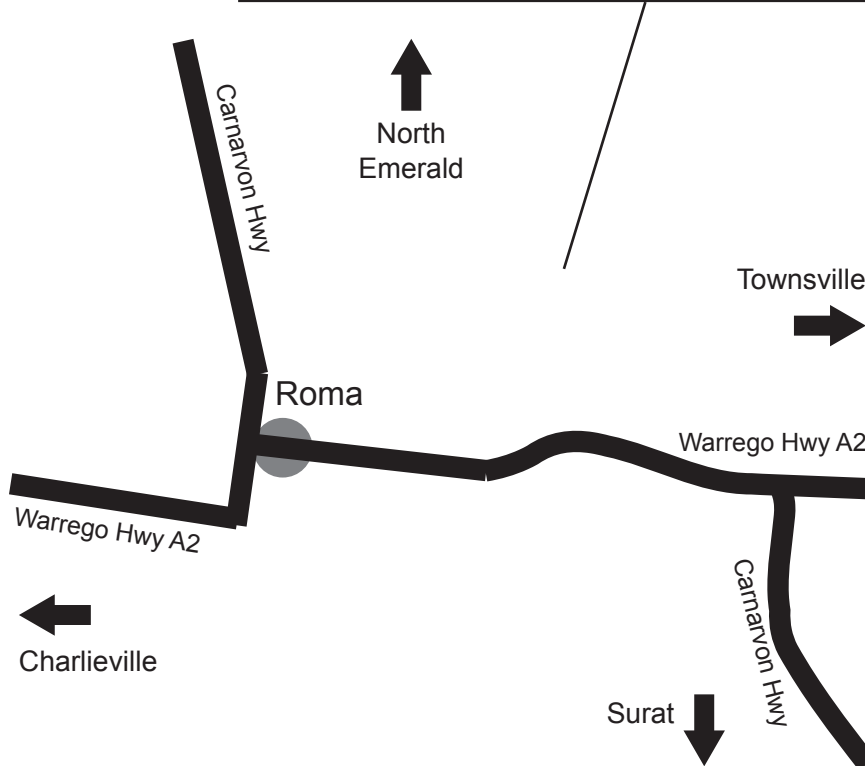

# Big Rig Tourist Park

4 McDowall St Roma QLD 4455  
P 07 4622 2538 F 07 4622 1277  
E ask@bigrig.net.au www.bigrig.net.au

### Directions:

From Toowoomba, head north west along the A2/ Warrego Hwy. You will pass through the towns of Oakey, Dalby & Chinchilla before you reach Roma. In Roma, the Warrego Hwy is also called Bowen St, turn right into Triffin St & head to the end of the street. You will see the park on your left.

From Mount Isa, head south east along the A2/ Warrego Hwy. You will pass Cloncurry, Winton, Longreach & Mitchell. The Warrego Hwy turns into Bowen St in Roma. Travel through town along Bowen St until you reach Triffin St. Turn left into Triffin St and continue along till the end, you will see the park to the left.

GPS: 26°34'22.37"S 148°47'55.50"E

A dimidium group park [www.dimidium.com.au](http://www.dimidium.com.au)